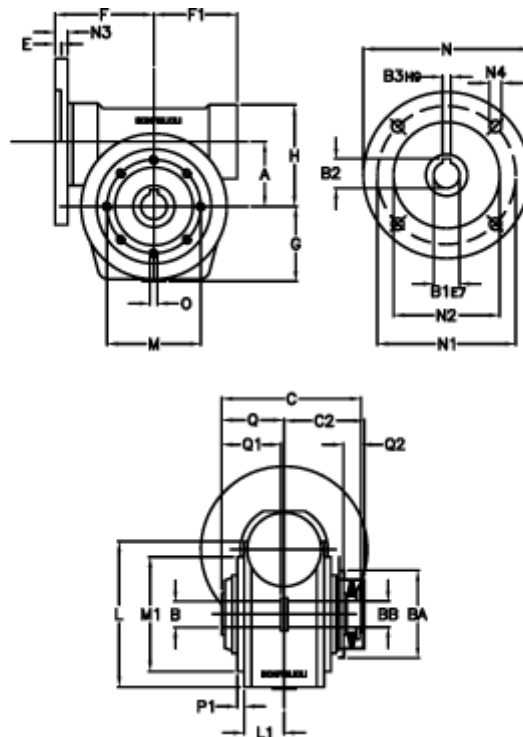

# Data Sheet

Article number: 390204901472716  
 Description: Worm Gear with Torque Limiter  
 VF 49-L1-P-14 P71B5

## Measures

a = 49.50	C2 = 63,5	L1 = 36.8	O = M6x8
B = 25	Description = VF 49P-xx-71B5	m = 94	P1 = 2.5
B1 E7 = 14	E = 3.0	M1 = 68	Q = 51.0
B2 = 16.3	F = 70	N = 160	Q1 = 41
B3 H9 = 5	F1 = 63	N1 = 130	Q2 = 15
BA = 63	g = 56	N2 = 110	
BB H7 = 14	H = 80.0	N3 = 10.5	
C = 105	L = 107.5	N4 = 9,5	